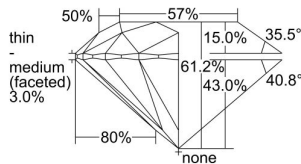

GIA®

FACSIMILE

GIA REPORT 2427993772

Verify this report at GIA.edu

GIA NATURAL DIAMOND DOSSIER®

April 19, 2022
GIA Report Number 2427993772
Shape and Cutting Style ..... Round Brilliant
Measurements ..... 4.82 - 4.84 x 2.96 mm

GRADING RESULTS

Carat Weight ..... 0.42 carat
Color Grade ..... J
Clarity Grade VS1
Cut Grade ..... Excellent

ADDITIONAL GRADING INFORMATION

Polish ..... Excellent
Symmetry ..... Excellent
Fluorescence ..... None
Clarity Characteristics..... Needle, Cloud
Inscription(s): GIA 2427993772

PROPORTIONS

Profile to actual proportions

GRADING SCALES

GIA COLOR SCALE	GIA CLARITY SCALE	GIA CUT SCALE	
D	FLAWLESS	EXCELLENT	
E	INTERNALLY FLAWLESS		
F		VVS₁	VERY GOOD
G	VVS₂		
H	VS₁	GOOD	
I	VS₂		
J	SI₁	FAIR	
K	SI₂		
L	I₁	POOR	
M	I₂		
N	I₃		
O			
P			
Q			
R			
S			
T			
U			
V			
W			
X			
Y			
Z