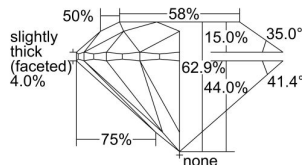

GIA®

FACSIMILE

GIA REPORT 2436620524

Verify this report at GIA.edu

GIA NATURAL DIAMOND DOSSIER®

June 11, 2022
GIA Report Number 2436620524
Shape and Cutting Style ..... Round Brilliant
Measurements ..... 4.70 - 4.72 x 2.96 mm

GRADING RESULTS

Carat Weight ..... 0.40 carat
Color Grade ..... F
Clarity Grade VVS1
Cut Grade ..... Excellent

ADDITIONAL GRADING INFORMATION

Polish ..... Excellent
Symmetry ..... Excellent
Fluorescence ..... None
Clarity Characteristics ..... Pinpoint
Inscription(s): GIA 2436620524

PROPORTIONS

GRADING SCALES

GIA COLOR SCALE

COLOREDNESS	D
	E
	F
	G
	H
	I
	J
NEAR COLORLESS	K
	L
Faint	M
	N
	O
	P
	Q
	R
	S
	T
	U
	V
	W
	X
	Y
Light	Z

GIA CLARITY SCALE

FLAWLESS	INTERNAL FLAWLESS	VERY VERY SLIGHTLY INCLUDED	VERY SLIGHTLY INCLUDED	SLIGHTLY INCLUDED	INCLUDED				
						FLAWLESS			
VVS₁	VVS₂	VS₁	VS₂	SI₁	SI₂	I₁	I₂	I₃	
									EXCELLENT
VERY GOOD	GOOD	FAIR	POOR						

GIA CUT SCALE

EXCELLENT
VERY GOOD
GOOD
FAIR
POOR