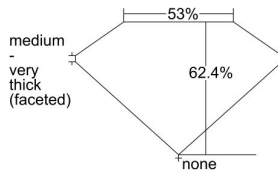

GIA®

FACSIMILE

GIA REPORT 2437112386

Verify this report at GIA.edu

GIA NATURAL DIAMOND DOSSIER®

April 24, 2022
GIA Report Number 2437112386
Shape and Cutting Style ..... Pear Brilliant
Measurements ..... 8.35 x 5.48 x 3.42 mm

GRADING RESULTS

Carat Weight ..... 0.93 carat
Color Grade ..... M, Faint Brown
Clarity Grade SI1

ADDITIONAL GRADING INFORMATION

Polish ..... Very Good
Symmetry ..... Good
Fluorescence ..... Medium Blue
Clarity Characteristics ..... Crystal
Inscription(s): GIA 2437112386

PROPORTIONS

Profile not to actual proportions

GRADING SCALES

GIA COLOR SCALE		GIA CLARITY SCALE			
COLORLESS	D	VERY VERY SLIGHTLY INCLUDED	FLAWLESS		
	E		INTERNALLY FLAWLESS		
	F	VERY SLIGHTLY INCLUDED	VVS₁		
	G		VVS₂		
	H		VS₁		
	NEAR COLORLESS	I	SLIGHTLY INCLUDED	VS₂	
		J		SI₁	
		FAINT	K	INCLUDED	SI₂
			L		I₁
			M		I₂
VERT LIGHT	N	LIGHT	I₃		
	O				
	P				
	Q				
	R