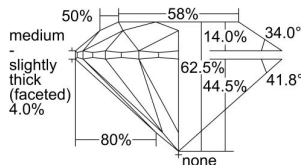

GIA®

FACSIMILE

GIA REPORT 2437264364

Verify this report at GIA.edu

GIA NATURAL DIAMOND DOSSIER®

May 04, 2022
GIA Report Number 2437264364
Shape and Cutting Style ..... Round Brilliant
Measurements ..... 4.76 - 4.79 x 2.99 mm

GRADING RESULTS

Carat Weight ..... 0.42 carat
Color Grade ..... H
Clarity Grade VS1
Cut Grade ..... Excellent

ADDITIONAL GRADING INFORMATION

Polish ..... Very Good
Symmetry ..... Excellent
Fluorescence ..... Faint
Clarity Characteristics..... Crystal, Cloud, Pinpoint
Inscription(s): GIA 2437264364

PROPORTIONS

Profile to actual proportions

GRADING SCALES

GIA COLOR SCALE

COLORLESS	D
	E
	F
	G
	H
	I
	J
NEAR COLORLESS	K
	L
	M
	N
	O
	P
	Q
	R
	S
	T
	U
	V
	W
	X
	Y
LIGHT	Z

GIA CLARITY SCALE

FLAWLESS	INTERNAL FLAWLESS	
		FLAWLESS
VERY VERY SLIGHTLY INCLUDED	VVS₁	
	VVS₂	
VERY SLIGHTLY INCLUDED	VS₁	
	VS₂	
SLIGHTLY INCLUDED	SI₁	
	SI₂	
INCLUDED	I₁	
	I₂	
	I₃	

GIA CUT SCALE

EXCELLENT
VERY GOOD
GOOD
FAIR
POOR