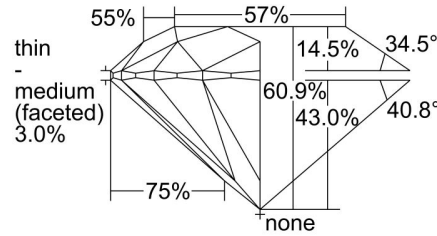

**GIA NATURAL DIAMOND GRADING REPORT**

May 31, 2022  
 GIA Report Number ..... 2437493525  
 Shape and Cutting Style ..... Round Brilliant  
 Measurements ..... 7.08 - 7.11 x 4.32 mm

**GRADING RESULTS**

Carat Weight ..... 1.32 carat  
 Color Grade ..... L  
 Clarity Grade ..... VS1  
 Cut Grade ..... Excellent

**ADDITIONAL GRADING INFORMATION**

Polish ..... Excellent  
 Symmetry ..... Excellent  
 Fluorescence ..... None  
 Inscription(s): GIA 2437493525

**PROPORTIONS**

Profile to actual proportions

**CLARITY CHARACTERISTICS**

**KEY TO SYMBOLS\***

 Feather

\* Red symbols denote internal characteristics (inclusions). Green or black symbols denote external characteristics (blemishes). Diagram is an approximate representation of the diamond, and symbols shown indicate type, position, and approximate size of clarity characteristics. All clarity characteristics may not be shown. Details of finish are not shown.