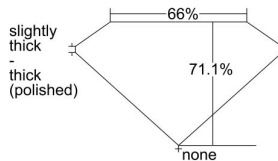

GIA®

FACSIMILE

GIA REPORT 2437684519

Verify this report at GIA.edu

GIA NATURAL DIAMOND DOSSIER®

June 10, 2022
GIA Report Number **2437684519**
Shape and Cutting Style ..... **Square Modified Brilliant**
Measurements ..... **5.00 x 4.87 x 3.46 mm**

GRADING RESULTS

Carat Weight ..... **0.71 carat**
Color Grade ..... **E**
Clarity Grade **S11**

ADDITIONAL GRADING INFORMATION

Polish ..... **Excellent**
Symmetry ..... **Very Good**
Fluorescence ..... **None**
Clarity Characteristics..... **Crystal, Cloud, Feather**
Inspection(s): GIA 2437684519

PROPORTIONS

Profile not to actual proportions

GRADING SCALES

GIA COLOR SCALE		GIA CLARITY SCALE			
COLORLESS	D	VERY VERY SLIGHTLY INCLUDED	FLAWLESS		
	E		INTERNALLY FLAWLESS		
	F	VERY SLIGHTLY INCLUDED	VVS₁		
	G		VVS₂		
	H		VS₁		
	NEAR COLORLESS	I	SLIGHTLY INCLUDED	VS₂	
		J		S1₁	
		FAINT	K	INCLUDED	S1₂
			L		I₁
			M		I₂
VERT LIGHT	N	INCLUDED	I₃		
	O				
	P				
	Q				
	R				
LIGHT	S				
	T				
	U				
	V				
	W				
	X				
	Y				
	Z