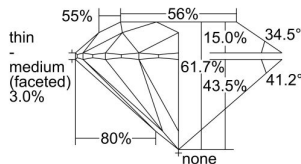

GIA®

FACSIMILE

GIA REPORT 2437884736

Verify this report at GIA.edu

GIA NATURAL DIAMOND DOSSIER®

July 04, 2022
GIA Report Number **2437884736**
Shape and Cutting Style ..... **Round Brilliant**
Measurements ..... **4.75 - 4.78 x 2.94 mm**

GRADING RESULTS

Carat Weight ..... **0.40 carat**
Color Grade ..... **I**
Clarity Grade **VS1**
Cut Grade ..... **Excellent**

ADDITIONAL GRADING INFORMATION

Polish ..... **Excellent**
Symmetry ..... **Excellent**
Fluorescence ..... **None**
Clarity Characteristics.....**Crystal, Cloud, Feather, Pinpoint**
Inscription(s): **GIA 2437884736**

PROPORTIONS

Profile to actual proportions