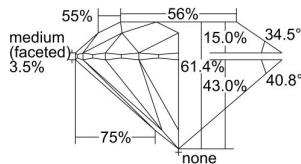

GIA®

FACSIMILE

GIA REPORT 2448074113

Verify this report at GIA.edu

GIA NATURAL DIAMOND DOSSIER®

July 19, 2022
GIA Report Number 2448074113
Shape and Cutting Style ..... Round Brilliant
Measurements ..... 5.51 - 5.53 x 3.39 mm

GRADING RESULTS

Carat Weight ..... 0.63 carat
Color Grade I
Clarity Grade VS1
Cut Grade ..... Excellent

ADDITIONAL GRADING INFORMATION

Polish ..... Excellent
Symmetry ..... Excellent
Fluorescence ..... None
Clarity Characteristics ..... Crystal, Pinpoint
Inscription(s): GIA 2448074113

PROPORTIONS

Profile to actual proportions

GRADING SCALES

GIA COLOR SCALE	GIA CLARITY SCALE	GIA CUT SCALE	
D	FLAWLESS	EXCELLENT	
E	INTERNALLY FLAWLESS		
F		VVS₁	VERY GOOD
G	VVS₂		
H	VS₁	GOOD	
I	VS₂		
J	SI₁	FAIR	
K	SI₂		
L	I₁	POOR	
M			
N	I₂		
O	I₃		
P			
Q			
R			
S			
T			
U			
V			
W			
X			
Y			
Z