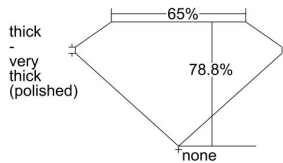

GIA®

FACSIMILE

GIA REPORT 2454118766

Verify this report at GIA.edu

GIA NATURAL DIAMOND DOSSIER®

November 07, 2022
GIA Report Number 2454118766
Shape and Cutting Style ..... Square Modified Brilliant
Measurements ..... 4.22 x 4.10 x 3.23 mm

GRADING RESULTS

Carat Weight ..... 0.50 carat
Color Grade ..... J
Clarity Grade VS1

ADDITIONAL GRADING INFORMATION

Polish ..... Excellent
Symmetry ..... Very Good
Fluorescence ..... None
Clarity Characteristics..... Cloud, Feather, Needle, Pinpoint
Inscription(s): GIA 2454118766

PROPORTIONS

Profile not to actual proportions

GRADING SCALES

GIA COLOR SCALE		GIA CLARITY SCALE			
COLORLESS	D	VERY VERY SLIGHTLY INCLUDED	FLAWLESS		
	E		INTERNALLY FLAWLESS		
	F	VERY SLIGHTLY INCLUDED	VVS₁		
	G		VVS₂		
	H		VS₁		
	NEAR COLORLESS	I	SLIGHTLY INCLUDED	VS₂	
		J		SI₁	
		FAINT	K	INCLUDED	SI₂
			L		I₁
			M		I₂
VERTICALLY LIGHT	N	INCLUDED	I₃		
	O				
	P				
	Q				
	R				
LIGHT	S				
	T				
	U				
	V				
	W				
X					
Y					
Z