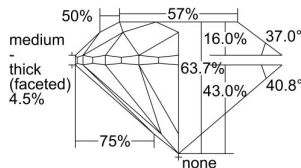

GIA®

FACSIMILE

GIA REPORT 2456226379

Verify this report at GIA.edu

GIA NATURAL DIAMOND DOSSIER®

November 21, 2022
GIA Report Number 2456226379
Shape and Cutting Style ..... Round Brilliant
Measurements ..... 6.07 - 6.09 x 3.88 mm

GRADING RESULTS

Carat Weight ..... 0.90 carat
Color Grade ..... E
Clarity Grade S11
Cut Grade ..... Very Good

ADDITIONAL GRADING INFORMATION

Polish ..... Excellent
Symmetry ..... Excellent
Fluorescence ..... None
Clarity Characteristics ..... Crystal
Inscription(s): GIA 2456226379

PROPORTIONS

Profile to actual proportions

GRADING SCALES

GIA COLOR SCALE	GIA CLARITY SCALE	GIA CUT SCALE
D	FLAWLESS	EXCELLENT
E	FLAWLESS	
F	INTERNALLY FLAWLESS	VERY GOOD
G	FLAWLESS	
H	VVS₁	GOOD
I	VVS₂	
J	VS₁	FAIR
K	VS₂	
L	S1₁	POOR
M	S1₂	
N	I₁	POOR
O	I₂	
P	I₃	
Q		
R		
S		
T		
U		
V		
W		
X		
Y		
Z