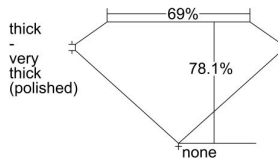

GIA®

FACSIMILE

GIA REPORT 2457125986

Verify this report at GIA.edu

GIA NATURAL DIAMOND DOSSIER®

November 03, 2022
GIA Report Number 2457125986
Shape and Cutting Style ..... Square Modified Brilliant
Measurements ..... 4.21 x 4.09 x 3.20 mm

GRADING RESULTS

Carat Weight ..... 0.50 carat
Color Grade ..... K
Clarity Grade VS1

ADDITIONAL GRADING INFORMATION

Polish ..... Excellent
Symmetry ..... Very Good
Fluorescence ..... None
Clarity Characteristics..... Crystal, Needle, Pinpoint
Inscription(s): GIA 2457125986

PROPORTIONS

Profile not to actual proportions

GRADING SCALES

GIA COLOR SCALE		GIA CLARITY SCALE			
COLORLESS	D	VERY VERY SLIGHTLY INCLUDED	FLAWLESS		
	E		INTERNALLY FLAWLESS		
	F	VERY SLIGHTLY INCLUDED	VVS₁		
	G		VVS₂		
	H		VS₁		
	NEAR COLORLESS	I	SLIGHTLY INCLUDED	VS₂	
		J		SI₁	
		FAINT	K	INCLUDED	SI₂
			L		I₁
			M		I₂
VERT LIGHT	N	LIGHT	I₃		
	O				
	P				
	Q				
	R