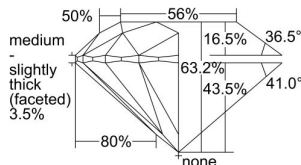

GIA®

FACSIMILE

GIA REPORT 2457527380

Verify this report at GIA.edu

GIA NATURAL DIAMOND DOSSIER®

July 10, 2023
GIA Report Number 2457527380
Shape and Cutting Style ..... Round Brilliant
Measurements ..... 6.12 - 6.15 x 3.88 mm

GRADING RESULTS

Carat Weight ..... 0.90 carat
Color Grade ..... D
Clarity Grade S11
Cut Grade ..... Excellent

ADDITIONAL GRADING INFORMATION

Polish ..... Excellent
Symmetry ..... Excellent
Fluorescence ..... Medium Blue
Clarity Characteristics ..... Crystal, Feather
Inscription(s): GIA 2457527380

PROPORTIONS

Profile to actual proportions