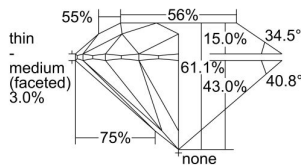

GIA®

FACSIMILE

GIA REPORT 2458343529

Verify this report at GIA.edu

GIA NATURAL DIAMOND DOSSIER®

December 08, 2022
GIA Report Number 2458343529
Shape and Cutting Style ..... Round Brilliant
Measurements ..... 6.28 - 6.30 x 3.85 mm

GRADING RESULTS

Carat Weight ..... 0.92 carat
Color Grade L
Clarity Grade VS2
Cut Grade ..... Excellent

ADDITIONAL GRADING INFORMATION

Polish ..... Excellent
Symmetry ..... Excellent
Fluorescence ..... Faint
Clarity Characteristics ..... Cloud, Crystal
Inscription(s): GIA 2458343529

PROPORTIONS

Profile to actual proportions

GRADING SCALES

GIA COLOR SCALE	GIA CLARITY SCALE	GIA CUT SCALE	
D	FLAWLESS	EXCELLENT	
E	INTERNALLY FLAWLESS		
F		VVS₁	VERY GOOD
G	VVS₂		
H	VS₁	GOOD	
I	VS₂		
J	SI₁	FAIR	
K	SI₂		
L	I₁	POOR	
M	I₂		
N	I₃		
O			
P			
Q			
R			
S			
T			
U			
V			
W			
X			
Y			
Z