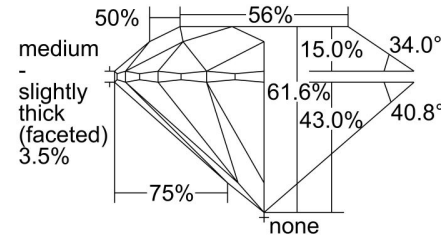

GIA NATURAL DIAMOND GRADING REPORT

February 01, 2023  
 GIA Report Number ..... 2458718171  
 Shape and Cutting Style ..... Round Brilliant  
 Measurements ..... 7.43 - 7.46 x 4.58 mm

GRADING RESULTS

Carat Weight ..... 1.56 carat  
 Color Grade ..... E  
 Clarity Grade ..... SI1  
 Cut Grade ..... Excellent

PROPORTIONS

Profile to actual proportions

CLARITY CHARACTERISTICS

KEY TO SYMBOLS\*

- Crystal
- Cloud
- Cavity
- ~ Feather
- \\ Needle
- ~ Indented Natural

\* Red symbols denote internal characteristics (inclusions). Green or black symbols denote external characteristics (blemishes). Diagram is an approximate representation of the diamond, and symbols shown indicate type, position, and approximate size of clarity characteristics. All clarity characteristics may not be shown. Details of finish are not shown.