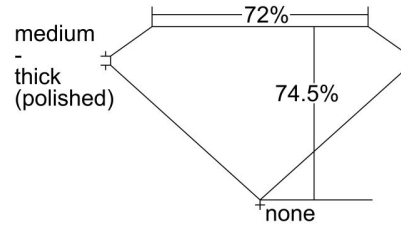

PROPORTIONS

Profile not to actual proportions