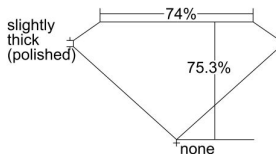

GIA®

FACSIMILE

GIA REPORT 2466509441

Verify this report at GIA.edu

GIA NATURAL DIAMOND DOSSIER®

May 04, 2023
GIA Report Number 2466509441
Shape and Cutting Style ..... Square Modified Brilliant
Measurements ..... 4.91 x 4.79 x 3.61 mm

GRADING RESULTS

Carat Weight ..... 0.70 carat
Color Grade ..... F
Clarity Grade VS1

ADDITIONAL GRADING INFORMATION

Polish ..... Very Good
Symmetry ..... Good
Fluorescence ..... None
Clarity Characteristics..... Cloud, Feather
Inscription(s): GIA 2466509441

PROPORTIONS

Profile not to actual proportions

GRADING SCALES

GIA COLOR SCALE		GIA CLARITY SCALE			
COLORLESS	D	VERY VERY SLIGHTLY INCLUDED	FLAWLESS		
	E		INTERNALLY FLAWLESS		
	F	VERY SLIGHTLY INCLUDED	VVS₁		
	G		VVS₂		
	H		VS₁		
	NEAR COLORLESS	I	SLIGHTLY INCLUDED	VS₂	
		J		SI₁	
		FAINT	K	INCLUDED	SI₂
			L		I₁
			M		I₂
VERT LIGHT	N	INCLUDED	I₃		
	O				
	P				
	Q				
	R				
	S				
	T				
LIGHT	U				
	V				
	W				
	X				
Y					
Z