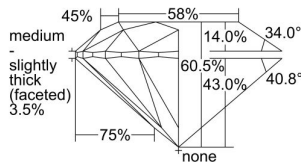

GIA®

FACSIMILE

GIA REPORT

2467767976

Verify this report at GIA.edu

GIA NATURAL DIAMOND DOSSIER®

June 02, 2023
GIA Report Number **2467767976**
Shape and Cutting Style ..... **Round Brilliant**
Measurements ..... **5.77 - 5.79 x 3.50 mm**

GRADING RESULTS

Carat Weight ..... **0.71 carat**
Color Grade ..... **I**
Clarity Grade **VVS1**
Cut Grade ..... **Excellent**

ADDITIONAL GRADING INFORMATION

Polish ..... **Excellent**
Symmetry ..... **Excellent**
Fluorescence ..... **Faint**
Clarity Characteristics ..... **Cloud, Pinpoint**
Inscription(s): **GIA 2467767976**

PROPORTIONS

Profile to actual proportions

GRADING SCALES

GIA COLOR SCALE

COLORESS	D
	E
	F
	G
	H
	I
	J
NEAR COLORESS	K
	L
FAIN	M
	N
	O
	P
VERY LIGHT	Q
	R
	S
	T
	U
	V
	W
	X
	Y
LIGHT	Z

GIA CLARITY SCALE

VERY VERY SLIGHTLY INCLUDED	FLAWLESS
	INTERNALLY FLAWLESS
VERY SLIGHTLY INCLUDED	VVS₁
	VVS₂
SLIGHTLY INCLUDED	VS₁
	VS₂
INCLUDED	SI₁
	SI₂
	I₁
	I₂
	I₃

GIA CUT SCALE

EXCELLENT
VERY GOOD
GOOD
FAIR
POOR