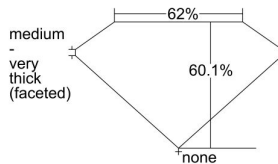

GIA®

FACSIMILE

GIA REPORT 2468573871

Verify this report at GIA.edu

GIA NATURAL DIAMOND DOSSIER®

May 10, 2023
GIA Report Number 2468573871
Shape and Cutting Style ..... Oval Brilliant
Measurements ..... 5.76 x 4.15 x 2.49 mm

GRADING RESULTS

Carat Weight ..... 0.40 carat
Color Grade ..... F
Clarity Grade VS1

ADDITIONAL GRADING INFORMATION

Polish ..... Excellent
Symmetry ..... Very Good
Fluorescence ..... None
Clarity Characteristics..... Feather, Indented Natural, Needle,
Pinpoint

Inscription(s): GIA 2468573871

PROPORTIONS

Profile not to actual proportions

GRADING SCALES

GIA COLOR SCALE		GIA CLARITY SCALE			
COLORLESS	D	VERY VERY SLIGHTLY INCLUDED	FLAWLESS		
	E		INTERNALLY FLAWLESS		
	F	VERY SLIGHTLY INCLUDED	VVS₁		
	G		VVS₂		
	H		VS₁		
	NEAR COLORLESS	I	SLIGHTLY INCLUDED	VS₂	
		J		SI₁	
		FAINT	K	INCLUDED	SI₂
			L		I₁
			M		I₂
VERT LIGHT	N	LIGHT	I₃		
	O				
	P				
	Q				
	R