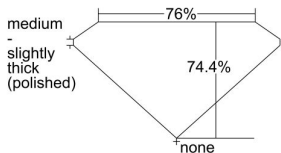

GIA®

FACSIMILE

GIA REPORT 2474997423

Verify this report at GIA.edu

GIA NATURAL DIAMOND DOSSIER®

November 07, 2023
GIA Report Number 2474997423
Shape and Cutting Style ..... Square Modified Brilliant
Measurements ..... 4.94 x 4.89 x 3.64 mm

GRADING RESULTS

Carat Weight ..... 0.70 carat
Color Grade ..... H
Clarity Grade VS1

ADDITIONAL GRADING INFORMATION

Polish ..... Excellent
Symmetry ..... Very Good
Fluorescence ..... None
Clarity Characteristics ..... Feather, Cloud, Pinpoint
Inscription(s): GIA 2474997423

PROPORTIONS

Profile not to actual proportions

GRADING SCALES

GIA COLOR SCALE		GIA CLARITY SCALE			
COLORLESS	D	VERY VERY SLIGHTLY INCLUDED	FLAWLESS		
	E		INTERNALLY FLAWLESS		
	F	VERY SLIGHTLY INCLUDED	VVS₁		
	G		VVS₂		
	H		VS₁		
	NEAR COLORLESS	I	SLIGHTLY INCLUDED	VS₂	
		J		SI₁	
		FAINT	K	INCLUDED	SI₂
			L		I₁
			M		I₂
VERT LIGHT	N	LIGHT	I₃		
	O				
	P				
	Q				
	R