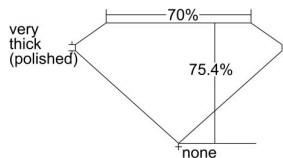

GIA®

FACSIMILE

GIA REPORT 2476094826

Verify this report at GIA.edu

GIA NATURAL DIAMOND DOSSIER®

February 19, 2024
GIA Report Number 2476094826
Shape and Cutting Style ..... Square Modified Brilliant
Measurements ..... 5.29 x 5.23 x 3.94 mm

GRADING RESULTS

Carat Weight ..... 0.96 carat
Color Grade ..... F
Clarity Grade SI1

ADDITIONAL GRADING INFORMATION

Polish ..... Excellent
Symmetry ..... Very Good
Fluorescence ..... None
Clarity Characteristics ..... Crystal
Inscription(s): GIA 2476094826

PROPORTIONS

Profile not to actual proportions

GRADING SCALES

GIA COLOR SCALE		GIA CLARITY SCALE			
COLORLESS	D	VERY VERY SLIGHTLY INCLUDED	FLAWLESS		
	E		INTERNALLY FLAWLESS		
	F	VERY SLIGHTLY INCLUDED	VVS₁		
	G		VVS₂		
	H		VS₁		
	NEAR COLORLESS	I	SLIGHTLY INCLUDED	VS₂	
		J		SI₁	
		FAINT	K	INCLUDED	SI₂
			L		I₁
			M		I₂
VERT LIGHT	N	LIGHT	I₃		
	O				
	P				
	Q				
	R