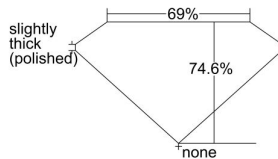

GIA®

FACSIMILE

GIA REPORT 2476304108

Verify this report at GIA.edu

GIA NATURAL DIAMOND DOSSIER®

August 09, 2023
GIA Report Number 2476304108
Shape and Cutting Style ..... Square Modified Brilliant
Measurements ..... 5.24 x 5.16 x 3.85 mm

GRADING RESULTS

Carat Weight ..... 0.90 carat
Color Grade I
Clarity Grade VS1

ADDITIONAL GRADING INFORMATION

Polish ..... Very Good
Symmetry ..... Very Good
Fluorescence ..... None
Clarity Characteristics..... Cloud, Crystal, Feather, Pinpoint
Inspection(s): GIA 2476304108

PROPORTIONS

Profile not to actual proportions

GRADING SCALES

GIA COLOR SCALE		GIA CLARITY SCALE			
COLORLESS	D	VERY VERY SLIGHTLY INCLUDED	FLAWLESS		
	E		INTERNALLY FLAWLESS		
	F	VERY SLIGHTLY INCLUDED	VVS₁		
	G		VVS₂		
	H		VS₁		
	NEAR COLORLESS	I	SLIGHTLY INCLUDED	VS₂	
		J		SI₁	
		FAINT	K	INCLUDED	SI₂
			L		I₁
			M		I₂
VERT LIGHT	N	LIGHT	I₃		
	O				
	P				
	Q				
	R