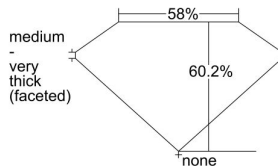

GIA®

FACSIMILE

GIA REPORT 2476568304

Verify this report at GIA.edu

GIA NATURAL DIAMOND DOSSIER®

September 08, 2023
GIA Report Number 2476568304
Shape and Cutting Style ..... Oval Brilliant
Measurements ..... 7.23 x 5.16 x 3.10 mm

GRADING RESULTS

Carat Weight ..... 0.73 carat
Color Grade ..... G
Clarity Grade VS1

ADDITIONAL GRADING INFORMATION

Polish ..... Very Good
Symmetry ..... Very Good
Fluorescence ..... None
Clarity Characteristics ..... Crystal, Feather
Inscription(s): GIA 2476568304

PROPORTIONS

Profile not to actual proportions

GRADING SCALES

GIA COLOR SCALE		GIA CLARITY SCALE		
NEAR COLORLESS	D	VERY VERY SLIGHTLY INCLUDED	FLAWLESS	
	E		INTERNALLY FLAWLESS	
	F	VERY SLIGHTLY INCLUDED	VVS₁	
	G		VVS₂	
	H		VS₁	
	FAINT	I	SLIGHTLY INCLUDED	VS₂
		J		SI₁
		K	INCLUDED	SI₂
		L		I₁
		M		I₂
LIGHT		N	INCLUDED	I₃
		O		
		P		
	Q			
	R			
	S