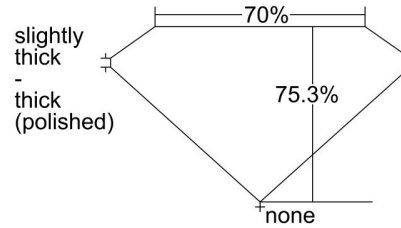

**GIA NATURAL DIAMOND GRADING REPORT**

July 20, 2023  
 GIA Report Number ..... 2478082205  
 Shape and Cutting Style ..... **Square Modified Brilliant**  
 Measurements ..... 6.27 x 6.22 x 4.68 mm

**GRADING RESULTS**

Carat Weight ..... 1.50 carat  
 Color Grade ..... **J**  
 Clarity Grade ..... **VVS2**

**ADDITIONAL GRADING INFORMATION**

Polish ..... **Excellent**  
 Symmetry ..... **Very Good**  
 Fluorescence ..... **None**  
 Inscription(s): GIA 2478082205

**PROPORTIONS**

Profile not to actual proportions

**CLARITY CHARACTERISTICS**

**KEY TO SYMBOLS\***
 Cavity

**GRADING SCALES**

GIA COLOR SCALE		GIA CLARITY SCALE	
COLOURLESS	D	VERY VERY SLIGHTLY INCLUDED	FLAWLESS
	E		INTERNALLY FLAWLESS
	F		VVS <sub>1</sub>
NEAR COLOURLESS	G	VERY SLIGHTLY INCLUDED	VVS <sub>2</sub>
	H		VS <sub>1</sub>
	I		VS <sub>2</sub>
FANT	J	SLIGHTLY INCLUDED	SI <sub>1</sub>
	K		SI <sub>2</sub>
	L		I <sub>1</sub>
VERY LIGHT	M	INCLUDED	I <sub>2</sub>
	N		I <sub>3</sub>
	O		
LIGHT	P		
	Q		
	R		
	S		
	T		
	U		
	V		
W			
X			
Y			
Z			