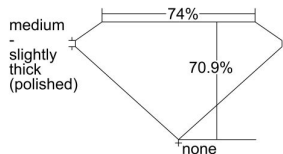

GIA®

FACSIMILE

GIA REPORT 2484469251

Verify this report at GIA.edu

GIA NATURAL DIAMOND DOSSIER®

February 07, 2024
GIA Report Number 2484469251
Shape and Cutting Style ..... Square Modified Brilliant
Measurements ..... 4.99 x 4.99 x 3.54 mm

GRADING RESULTS

Carat Weight ..... 0.71 carat
Color Grade ..... F
Clarity Grade VS1

ADDITIONAL GRADING INFORMATION

Polish ..... Excellent
Symmetry ..... Very Good
Fluorescence ..... None
Clarity Characteristics ..... Feather, Pinpoint, Cloud
Inscription(s): GIA 2484469251

PROPORTIONS

Profile not to actual proportions

GRADING SCALES

GIA COLOR SCALE		GIA CLARITY SCALE			
COLORLESS	D	VERY VERY SLIGHTLY INCLUDED	FLAWLESS		
	E		INTERNALLY FLAWLESS		
	F	VERY SLIGHTLY INCLUDED	VVS₁		
	G		VVS₂		
	H		VS₁		
	NEAR COLORLESS	I	SLIGHTLY INCLUDED	VS₂	
		J		SI₁	
		FAINT	K	INCLUDED	SI₂
			L		I₁
			M		I₂
VERT LIGHT	N	LIGHT	I₃		
	O				
	P				
	Q				
	R