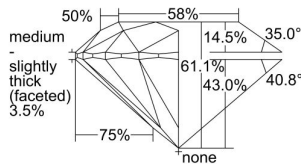

GIA®

FACSIMILE

GIA REPORT 2494572314

Verify this report at GIA.edu

GIA NATURAL DIAMOND DOSSIER®

June 05, 2024
GIA Report Number 2494572314
Shape and Cutting Style ..... Round Brilliant
Measurements ..... 5.79 - 5.81 x 3.55 mm

GRADING RESULTS

Carat Weight ..... 0.73 carat
Color Grade ..... H
Clarity Grade S11
Cut Grade ..... Excellent

ADDITIONAL GRADING INFORMATION

Polish ..... Excellent
Symmetry ..... Excellent
Fluorescence ..... None
Clarity Characteristics ..... Cloud
Inscription(s): GIA 2494572314

PROPORTIONS

Profile to actual proportions

GRADING SCALES

GIA COLOR SCALE	GIA CLARITY SCALE	GIA CUT SCALE	
D	FLAWLESS	EXCELLENT	
E	INTERNALLY FLAWLESS		
F		VVS₁	VERY GOOD
G	VVS₂		
H	VS₁	GOOD	
I	VS₂		
J	S1₁	FAIR	
K	S1₂		
L	I₁	POOR	
M	I₂		
N	I₃		
O			
P			
Q			
R			
S			
T			
U			
V			
W			
X			
Y			
Z