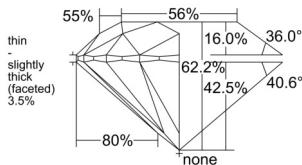

GIA®

FACSIMILE

GIA REPORT 2496361498

Verify this report at GIA.edu

GIA NATURAL DIAMOND DOSSIER®

May 16, 2025
GIA Report Number 2496361498
Shape and Cutting Style ..... Round Brilliant
Measurements ..... 5.66 - 5.68 x 3.53 mm

GRADING RESULTS

Carat Weight ..... 0.70 carat
Color Grade ..... E
Clarity Grade VS2
Cut Grade ..... Excellent

ADDITIONAL GRADING INFORMATION

Polish ..... Excellent
Symmetry ..... Excellent
Fluorescence ..... Medium Blue
Clarity Characteristics ..... Crystal, Cloud
Inscription(s): GIA 2496361498

PROPORTIONS

GRADING SCALES

GIA COLOR SCALE	GIA CLARITY SCALE	GIA CUT SCALE	
D	FLAWLESS	EXCELLENT	
E	INTERNALLY FLAWLESS		
F		VVS₁	VERY GOOD
G	VVS₂		
H	VS₁	GOOD	
I	VS₂		
J	SI₁	FAIR	
K	SI₂		
L	I₁	POOR	
M			
N			
O	I₂		
P			
Q			
R	I₃		
S			
T			
U			
V			
W			
X			
Y			
Z