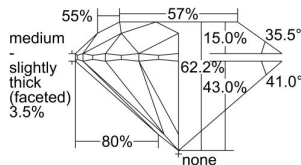

GIA®

FACSIMILE

GIA REPORT 2496872834

Verify this report at GIA.edu

GIA NATURAL DIAMOND DOSSIER®

July 09, 2024
GIA Report Number 2496872834
Shape and Cutting Style ..... Round Brilliant
Measurements ..... 5.01 - 5.03 x 3.12 mm

GRADING RESULTS

Carat Weight ..... 0.48 carat
Color Grade ..... J
Clarity Grade VS2
Cut Grade ..... Excellent

ADDITIONAL GRADING INFORMATION

Polish ..... Excellent
Symmetry ..... Excellent
Fluorescence ..... None
Clarity Characteristics ..... Cloud, Crystal
Inscription(s): GIA 2496872834

PROPORTIONS

Profile to actual proportions