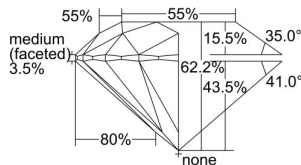

GIA®

FACSIMILE

GIA REPORT 2497456258

Verify this report at gia.edu

GIA NATURAL DIAMOND DOSSIER®

May 23, 2024
GIA Report Number **2497456258**
Shape and Cutting Style ..... **Round Brilliant**
Measurements ..... **5.20 - 5.22 x 3.24 mm**

GRADING RESULTS

Carat Weight ..... **0.53 carat**
Color Grade ..... **G**
Clarity Grade **VS1**
Cut Grade ..... **Excellent**

ADDITIONAL GRADING INFORMATION

Polish ..... **Excellent**
Symmetry ..... **Excellent**
Fluorescence ..... **None**
Clarity Characteristics ..... **Crystal**
Inscription(s): **GIA 2497456258**

PROPORTIONS

Profile to actual proportions

GRADING SCALES

GIA COLOR SCALE	GIA CLARITY SCALE	GIA CUT SCALE	
D	FLAWLESS	EXCELLENT	
E	INTERNALLY FLAWLESS		
F		VVS₁	VERY GOOD
G	VVS₂		
H	VS₁	GOOD	
I	VS₂		
J	SI₁	FAIR	
K	SI₂		
L	I₁	POOR	
M	I₂		
N	I₃		
O			
P			
Q			
R			
S			
T			
U			
V			
W			
X			
Y			
Z