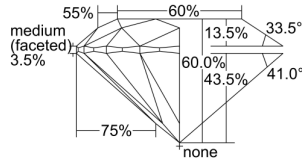

GIA®

FACSIMILE

GIA REPORT 2497864838

Verify this report at GIA.edu

GIA NATURAL DIAMOND DOSSIER®

July 09, 2024
GIA Report Number **2497864838**
Shape and Cutting Style ..... **Round Brilliant**
Measurements ..... **4.87 - 4.90 x 2.93 mm**

GRADING RESULTS

Carat Weight ..... **0.42 carat**
Color Grade ..... **H**
Clarity Grade **VS2**
Cut Grade ..... **Excellent**

ADDITIONAL GRADING INFORMATION

Polish ..... **Excellent**
Symmetry ..... **Excellent**
Fluorescence ..... **None**
Clarity Characteristics..... **Crystal, Cloud, Needle**
Inscription(s): **GIA 2497864838**

PROPORTIONS

Profile to actual proportions

GRADING SCALES

GIA COLOR SCALE	GIA CLARITY SCALE	GIA CUT SCALE	
D	FLAWLESS	EXCELLENT	
E	INTERNALLY FLAWLESS		
F		VVS₁	VERY GOOD
G	VVS₂		
H	VS₁	GOOD	
I	VS₂		
J	SI₁	FAIR	
K	SI₂		
L	I₁	POOR	
M	I₂		
N	I₃		
O			
P			
Q			
R			
S			
T			
U			
V			
W			
X			
Y			
Z