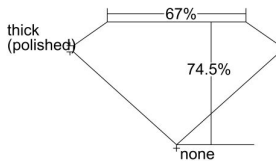

GIA®

FACSIMILE

GIA REPORT 2497885447

Verify this report at GIA.edu

GIA NATURAL DIAMOND DOSSIER®

July 10, 2024
GIA Report Number **2497885447**
Shape and Cutting Style ..... **Square Modified Brilliant**
Measurements ..... **5.27 x 5.27 x 3.92 mm**

GRADING RESULTS

Carat Weight ..... **0.97 carat**
Color Grade ..... **J**
Clarity Grade **VS1**

ADDITIONAL GRADING INFORMATION

Polish ..... **Excellent**
Symmetry ..... **Excellent**
Fluorescence ..... **None**
Clarity Characteristics ..... **Feather, Cloud**
Inscription(s): **GIA 2497885447**

PROPORTIONS

Profile not to actual proportions

GRADING SCALES

GIA COLOR SCALE		GIA CLARITY SCALE			
COLORLESS	D	VERY VERY SLIGHTLY INCLUDED	FLAWLESS		
	E		INTERNALLY FLAWLESS		
	F	VERY SLIGHTLY INCLUDED	VVS₁		
	G		VVS₂		
	H		VS₁		
	NEAR COLORLESS	I	SLIGHTLY INCLUDED	VS₂	
		J		SI₁	
		FAINT	K	INCLUDED	SI₂
			L		I₁
	M		I₂		
VERT LIGHT	N		INCLUDED	I₃	
	O				
	P				
	Q				
LIGHT	R				
	S				
	T				
	U				
	V				
	Z