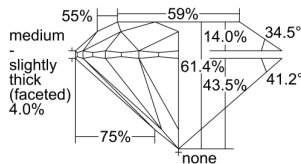

GIA®

FACSIMILE

GIA REPORT 2498444416

Verify this report at GIA.edu

GIA NATURAL DIAMOND DOSSIER®

May 23, 2024
GIA Report Number 2498444416
Shape and Cutting Style ..... Round Brilliant
Measurements ..... 4.51 - 4.53 x 2.78 mm

GRADING RESULTS

Carat Weight ..... 0.35 carat
Color Grade ..... J
Clarity Grade VVS1
Cut Grade ..... Excellent

ADDITIONAL GRADING INFORMATION

Polish ..... Excellent
Symmetry ..... Excellent
Fluorescence ..... None
Clarity Characteristics ..... Pinpoint
Inscription(s): GIA 2498444416

PROPORTIONS

Profile to actual proportions

GRADING SCALES

GIA COLOR SCALE	GIA CLARITY SCALE	GIA CUT SCALE	
D	FLAWLESS	EXCELLENT	
E	INTERNALLY FLAWLESS		
F		VVS₁	VERY GOOD
G	VVS₂		
H	VS₁	GOOD	
I	VS₂		
J	SI₁	FAIR	
K	SI₂		
L	I₁	POOR	
M	I₂		
N	I₃		
O			
P			
Q			
R			
S			
T			
U			
V			
W			
X			
Y			
Z