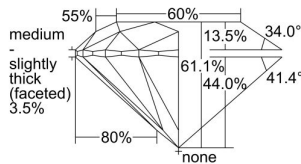

GIA®

FACSIMILE

GIA REPORT 2498872653

Verify this report at GIA.edu

GIA NATURAL DIAMOND DOSSIER®

July 09, 2024
GIA Report Number 2498872653
Shape and Cutting Style ..... Round Brilliant
Measurements ..... 4.78 - 4.79 x 2.93 mm

GRADING RESULTS

Carat Weight ..... 0.41 carat
Color Grade ..... G
Clarity Grade S11
Cut Grade ..... Excellent

ADDITIONAL GRADING INFORMATION

Polish ..... Excellent
Symmetry ..... Excellent
Fluorescence ..... None
Clarity Characteristics ..... Crystal, Feather
Inscription(s): GIA 2498872653

PROPORTIONS

Profile to actual proportions

GRADING SCALES

GIA COLOR SCALE

COLOREDNESS	D
	E
	F
	G
	H
	I
	J
NEAR COLORLESS	K
	L
	M
	N
	O
	P
	Q
	R
	S
	T
	U
	V
	W
	X
	Y
	Z

GIA CLARITY SCALE

FLAWLESS	INTERNAL FLAWLESS	
		FLAWLESS
VERY VERY SLIGHTLY INCLUDED	VVS₁	
	VVS₂	
VERY SLIGHTLY INCLUDED	VS₁	
	VS₂	
SLIGHTLY INCLUDED	SI₁	
	SI₂	
INCLUDED	I₁	
	I₂	
	I₃	

GIA CUT SCALE

EXCELLENT
VERY GOOD
GOOD
FAIR
POOR