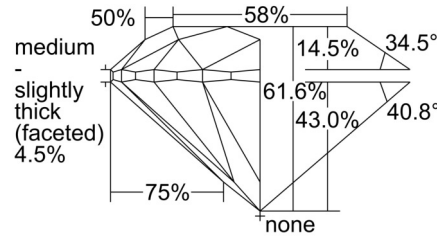

GIA NATURAL DIAMOND GRADING REPORT

September 16, 2024

GIA Report Number 2506417453

Shape and Cutting Style Round Brilliant

Measurements 6.37 - 6.40 x 3.94 mm

GRADING RESULTS

Carat Weight 1.00 carat

Color Grade D

PROPORTIONS

Profile to actual proportions

CLARITY CHARACTERISTICS

KEY TO SYMBOLS*

-  Feather
-  Crystal
-  Needle

* Red symbols denote internal characteristics (inclusions). Green or black symbols denote external characteristics (blemishes). Diagram is an approximate representation of the diamond, and symbols shown indicate type, position, and approximate size of clarity characteristics. All clarity characteristics may not be shown. Details of finish are not shown.