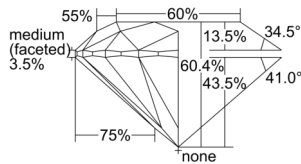

GIA®

FACSIMILE

GIA REPORT 2507426916

Verify this report at GIA.edu

GIA NATURAL DIAMOND DOSSIER®

September 17, 2024
GIA Report Number 2507426916
Shape and Cutting Style ..... Round Brilliant
Measurements ..... 5.16 - 5.18 x 3.12 mm

GRADING RESULTS

Carat Weight ..... 0.51 carat
Color Grade ..... G
Clarity Grade VS1
Cut Grade ..... Excellent

ADDITIONAL GRADING INFORMATION

Polish ..... Excellent
Symmetry ..... Excellent
Fluorescence ..... None
Clarity Characteristics ..... Cloud, Pinpoint
Inscription(s): GIA 2507426916

PROPORTIONS

Profile to actual proportions

GRADING SCALES

GIA COLOR SCALE	GIA CLARITY SCALE	GIA CUT SCALE	
D	FLAWLESS	EXCELLENT	
E	INTERNALLY FLAWLESS		
F		VVS₁	VERY GOOD
G	VVS₂		
H	VS₁	GOOD	
I	VS₂		
J	SI₁	FAIR	
K	SI₂		
L	I₁	POOR	
M	I₂		
N	I₃		
O			
P			
Q			
R			
S			
T			
U			
V			
W			
X			
Y			
Z