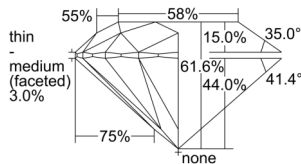

GIA®

FACSIMILE

GIA REPORT 2507566415

Verify this report at GIA.edu

GIA NATURAL DIAMOND DOSSIER®

October 07, 2024
GIA Report Number 2507566415
Shape and Cutting Style ..... Round Brilliant
Measurements ..... 4.88 - 4.90 x 3.01 mm

GRADING RESULTS

Carat Weight ..... 0.43 carat
Color Grade ..... G
Clarity Grade VS1
Cut Grade ..... Excellent

ADDITIONAL GRADING INFORMATION

Polish ..... Excellent
Symmetry ..... Excellent
Fluorescence ..... None
Clarity Characteristics..... Crystal, Cloud, Needle, Pinpoint
Inscription(s): GIA 2507566415

PROPORTIONS

Profile to actual proportions