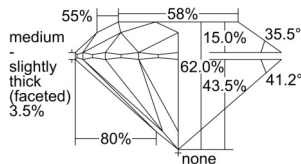

GIA®

FACSIMILE

GIA REPORT 2507569973

Verify this report at GIA.edu

GIA NATURAL DIAMOND DOSSIER®

October 07, 2024
GIA Report Number 2507569973
Shape and Cutting Style ..... Round Brilliant
Measurements ..... 5.30 - 5.32 x 3.29 mm

GRADING RESULTS

Carat Weight ..... 0.56 carat
Color Grade ..... H
Clarity Grade VS2
Cut Grade ..... Excellent

ADDITIONAL GRADING INFORMATION

Polish ..... Excellent
Symmetry ..... Excellent
Fluorescence ..... None
Clarity Characteristics ..... Crystal, Cloud
Inscription(s): GIA 2507569973

PROPORTIONS

Profile to actual proportions

GRADING SCALES

GIA COLOR SCALE	GIA CLARITY SCALE	GIA CUT SCALE	
D	FLAWLESS	EXCELLENT	
E	INTERNALLY FLAWLESS		
F		VVS₁	VERY GOOD
G	VVS₂		
H	VS₁	GOOD	
I	VS₂		
J	SI₁	FAIR	
K	SI₂		
L	I₁	POOR	
M	I₂		
N	I₃		
O			
P			
Q			
R			
S			
T			
U			
V			
W			
X			
Y			
Z