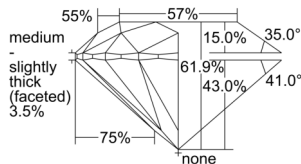

GIA®

FACSIMILE

GIA REPORT 2507570526

Verify this report at GIA.edu

GIA NATURAL DIAMOND DOSSIER®

October 07, 2024
GIA Report Number 2507570526
Shape and Cutting Style ..... Round Brilliant
Measurements ..... 5.31 - 5.33 x 3.29 mm

GRADING RESULTS

Carat Weight ..... 0.57 carat
Color Grade I
Clarity Grade VS2
Cut Grade ..... Excellent

ADDITIONAL GRADING INFORMATION

Polish ..... Excellent
Symmetry ..... Excellent
Fluorescence ..... None
Clarity Characteristics ..... Crystal
Inscription(s): GIA 2507570526

PROPORTIONS

Profile to actual proportions

GRADING SCALES

GIA COLOR SCALE	GIA CLARITY SCALE	GIA CUT SCALE	
D	FLAWLESS	EXCELLENT	
E	INTERNALLY FLAWLESS		
F		VVS₁	VERY GOOD
G	VVS₂		
H	VS₁	GOOD	
I	VS₂		
J	SI₁	FAIR	
K	SI₂		
L	I₁	POOR	
M	I₂		
N	I₃		
O			
P			
Q			
R			
S			
T			
U			
V			
W			
X			
Y			
Z