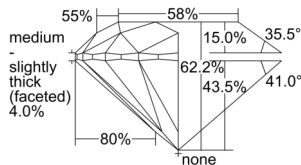

GIA®

FACSIMILE

GIA REPORT 2507678146

Verify this report at GIA.edu

GIA NATURAL DIAMOND DOSSIER®

October 23, 2024
GIA Report Number 2507678146
Shape and Cutting Style ..... Round Brilliant
Measurements ..... 5.36 - 5.37 x 3.34 mm

GRADING RESULTS

Carat Weight ..... 0.59 carat
Color Grade ..... K
Clarity Grade VS1
Cut Grade ..... Excellent

ADDITIONAL GRADING INFORMATION

Polish ..... Excellent
Symmetry ..... Excellent
Fluorescence ..... Faint
Clarity Characteristics..... Crystal, Needle, Cloud, Pinpoint
Inscription(s): GIA 2507678146

PROPORTIONS

Profile to actual proportions