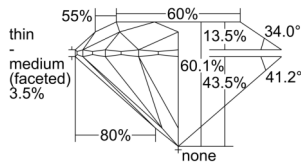

GIA®

FACSIMILE

GIA REPORT 2507678244

Verify this report at GIA.edu

GIA NATURAL DIAMOND DOSSIER®

October 23, 2024
GIA Report Number 2507678244
Shape and Cutting Style ..... Round Brilliant
Measurements ..... 4.91 - 4.92 x 2.95 mm

GRADING RESULTS

Carat Weight ..... 0.43 carat
Color Grade ..... H
Clarity Grade S11
Cut Grade ..... Excellent

ADDITIONAL GRADING INFORMATION

Polish ..... Excellent
Symmetry ..... Excellent
Fluorescence ..... None
Clarity Characteristics ..... Crystal
Inscription(s): GIA 2507678244

PROPORTIONS

Profile to actual proportions

GRADING SCALES

GIA COLOR SCALE	GIA CLARITY SCALE	GIA CUT SCALE	
D	FLAWLESS	EXCELLENT	
E	INTERNALLY FLAWLESS		
F		VVS₁	VERY GOOD
G	VVS₂		
H	VS₁	GOOD	
I	VS₂		
J	S1₁	FAIR	
K	S1₂		
L	I₁	POOR	
M	I₂		
N	I₃		
O			
P			
Q			
R			
S			
T			
U			
V			
W			
X			
Y			
Z