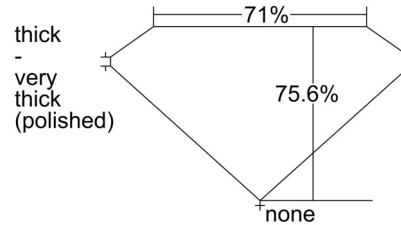

GIA NATURAL DIAMOND GRADING REPORT

October 28, 2024  
 GIA Report Number ..... 2507751188  
 Shape and Cutting Style ..... Square Modified Brilliant  
 Measurements ..... 5.39 x 5.37 x 4.06 mm

GRADING RESULTS

Carat Weight ..... 1.00 carat  
 Color Grade ..... J  
 Clarity Grade ..... VVS1

ADDITIONAL GRADING INFORMATION

Polish ..... Very Good  
 Symmetry ..... Very Good  
 Fluorescence ..... None  
 Inscription(s): GIA 2507751188  
**Comments:** Surface graining is not shown.

PROPORTIONS

Profile not to actual proportions

CLARITY CHARACTERISTICS

KEY TO SYMBOLS\*

-  Cavity
-  Feather

\* Red symbols denote internal characteristics (inclusions). Green or black symbols denote external characteristics (blemishes). Diagram is an approximate representation of the diamond, and symbols shown indicate type, position, and approximate size of clarity characteristics. All clarity characteristics may not be shown. Details of finish are not shown.