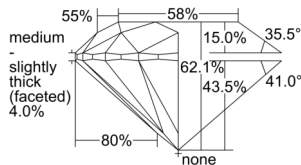

GIA®

FACSIMILE

GIA REPORT 2507763043

Verify this report at GIA.edu

GIA NATURAL DIAMOND DOSSIER®

October 30, 2024
GIA Report Number 2507763043
Shape and Cutting Style ..... Round Brilliant
Measurements ..... 4.84 - 4.86 x 3.01 mm

GRADING RESULTS

Carat Weight ..... 0.43 carat
Color Grade ..... G
Clarity Grade VS1
Cut Grade ..... Excellent

ADDITIONAL GRADING INFORMATION

Polish ..... Excellent
Symmetry ..... Excellent
Fluorescence ..... None
Clarity Characteristics..... Crystal, Cloud, Needle
Inscription(s): GIA 2507763043

PROPORTIONS

Profile to actual proportions

GRADING SCALES

GIA COLOR SCALE	GIA CLARITY SCALE	GIA CUT SCALE	
D	FLAWLESS	EXCELLENT	
E	INTERNALLY FLAWLESS		
F		VVS₁	VERY GOOD
G	VVS₂		
H	VS₁	GOOD	
I	VS₂		
J	SI₁	FAIR	
K	SI₂		
L	I₁	POOR	
M			
N			
O	I₂		
P			
Q			
R	I₃		
S			
T			
U			
V			
W			
X			
Y			
Z