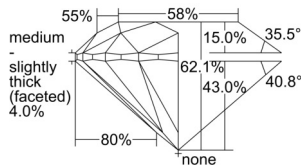

GIA®

FACSIMILE

GIA REPORT 2508566418

Verify this report at GIA.edu

GIA NATURAL DIAMOND DOSSIER®

October 07, 2024
GIA Report Number 2508566418
Shape and Cutting Style ..... Round Brilliant
Measurements ..... 5.06 - 5.09 x 3.15 mm

GRADING RESULTS

Carat Weight ..... 0.50 carat
Color Grade ..... E
Clarity Grade S11
Cut Grade ..... Excellent

ADDITIONAL GRADING INFORMATION

Polish ..... Excellent
Symmetry ..... Excellent
Fluorescence ..... None
Clarity Characteristics ..... Cloud
Inscription(s): GIA 2508566418

PROPORTIONS

Profile to actual proportions

GRADING SCALES

GIA COLOR SCALE

COLORLESS	D
	E
	F
	G
	H
	I
	J
NEAR COLORLESS	K
	L
FAIN	M
	N
	O
	P
	Q
VERY LIGHT	R
	S
	T
	U
	V
	W
	X
	Y
LIGHT	Z

GIA CLARITY SCALE

FLAWLESS	INTERNAL FLAWLESS	
		FLAWLESS
VERY VERY SLIGHTLY INCLUDED	VVS₁	
	VVS₂	
VERY SLIGHTLY INCLUDED	VS₁	
	VS₂	
SLIGHTLY INCLUDED	SI₁	
	SI₂	
INCLUDED	I₁	
	I₂	
	I₃	

GIA CUT SCALE

EXCELLENT
VERY GOOD
GOOD
FAIR
POOR