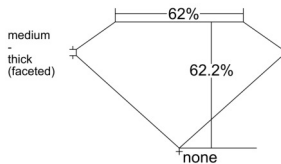

GIA®

FACSIMILE

GIA REPORT 2514320945

Verify this report at GIA.edu

GIA NATURAL DIAMOND DOSSIER®

January 29, 2025
GIA Report Number 2514320945
Shape and Cutting Style ..... Oval Brilliant
Measurements ..... 6.80 x 4.32 x 2.69 mm

GRADING RESULTS

Carat Weight ..... 0.50 carat
Color Grade ..... F
Clarity Grade VS1

ADDITIONAL GRADING INFORMATION

Polish ..... Excellent
Symmetry ..... Very Good
Fluorescence ..... Faint
Clarity Characteristics ..... Cloud, Feather, Pinpoint
Inscription(s): GIA 2514320945

PROPORTIONS

Profile not to actual proportions

GRADING SCALES

GIA COLOR SCALE		GIA CLARITY SCALE	
COLORLESS	D	VERY VERY SLIGHTLY INCLUDED	FLAWLESS
	E		INTERNALLY FLAWLESS
	F		VVS₁
	G		VVS₂
	H		VS₁
	I		VS₂
	J		SI₁
	K		SI₂
	L		I₁
	M		I₂
NEAR COLORLESS	N	SLIGHTLY INCLUDED	I₃
	O		
	P		
	Q		
FAINT	R		
	S		
	T		
	U		
VERT LIGHT	V		
	W		
	X		
	Y		
LIGHT	Z