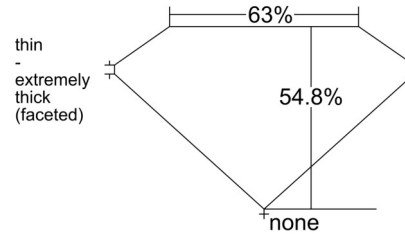

PROPORTIONS

Profile not to actual proportions