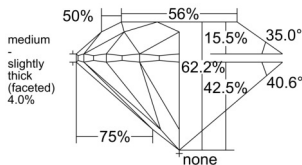

GIA®

FACSIMILE

GIA REPORT 2516389945

Verify this report at GIA.edu

GIA NATURAL DIAMOND DOSSIER®

February 07, 2025
GIA Report Number 2516389945
Shape and Cutting Style ..... Round Brilliant
Measurements ..... 5.68 - 5.70 x 3.54 mm

GRADING RESULTS

Carat Weight ..... 0.71 carat
Color Grade ..... D
Clarity Grade VS1
Cut Grade ..... Excellent

ADDITIONAL GRADING INFORMATION

Polish ..... Excellent
Symmetry ..... Excellent
Fluorescence ..... Faint
Clarity Characteristics..... Crystal, Needle, Pinpoint
Inscription(s): GIA 2516389945

PROPORTIONS

Profile to actual proportions

GRADING SCALES

GIA COLOR SCALE	GIA CLARITY SCALE	GIA CUT SCALE	
COLOURLESS	FLAWLESS	EXCELLENT	
D	INTERNALLY FLAWLESS		
E	VERY VERY SLIGHTLY INCLUDED	VERY GOOD	
F			VVS₁
G	VVS₂	GOOD	
H	VS₁		
I	VS₂	FAIR	
J	SI₁		
K	SI₂	POOR	
L	I₁		
M	I₂		
N	I₃		
O			
P			
Q			
R			
S			
T			
U			
V			
W			
X			
Y			
Z