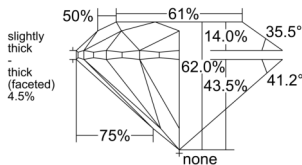

GIA®

FACSIMILE

GIA NATURAL DIAMOND DOSSIER®

March 14, 2025
GIA Report Number 2516643723
Shape and Cutting Style ..... Round Brilliant
Measurements ..... 5.62 - 5.65 x 3.50 mm

GRADING RESULTS

Carat Weight ..... 0.70 carat
Color Grade ..... H
Clarity Grade S11
Cut Grade ..... Very Good

ADDITIONAL GRADING INFORMATION

Polish ..... Excellent
Symmetry ..... Excellent
Fluorescence ..... None
Clarity Characteristics ..... Cloud, Indented Natural
Inspection(s): GIA 2516643723

GIA REPORT 2516643723

Verify this report at GIA.edu

PROPORTIONS

Profile to actual proportions