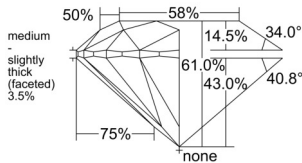

GIA®

FACSIMILE

GIA REPORT 2517462358

Verify this report at GIA.edu

GIA NATURAL DIAMOND DOSSIER®

February 18, 2025
GIA Report Number 2517462358
Shape and Cutting Style ..... Round Brilliant
Measurements ..... 5.26 - 5.28 x 3.22 mm

GRADING RESULTS

Carat Weight ..... 0.55 carat
Color Grade ..... G
Clarity Grade VS1
Cut Grade ..... Excellent

ADDITIONAL GRADING INFORMATION

Polish ..... Excellent
Symmetry ..... Excellent
Fluorescence ..... Faint
Clarity Characteristics ..... Crystal, Pinpoint
Inscription(s): GIA 2517462358

PROPORTIONS

Profile to actual proportions

GRADING SCALES

GIA COLOR SCALE

COLORESS	D
	E
	F
	G
	H
	I
	J
NEAR COLORESS	K
	L
FAIN	M
	N
	O
	P
VERY FAINT	Q
	R
	S
	T
	U
	V
	W
	X
	Y
LIGHT	Z

GIA CLARITY SCALE

FLAWLESS	INTERNAL FLAWLESS	
		FLAWLESS
VERY VERY SLIGHTLY INCLUDED	VVS₁	
	VVS₂	
VERY SLIGHTLY INCLUDED	VS₁	
	VS₂	
SLIGHTLY INCLUDED	SI₁	
	SI₂	
INCLUDED	I₁	
	I₂	
	I₃	

GIA CUT SCALE

EXCELLENT
VERY GOOD
GOOD
FAIR
POOR