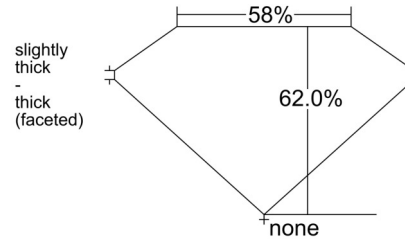

GIA NATURAL DIAMOND GRADING REPORT

February 28, 2025

GIA Report Number 2517542826

Shape and Cutting Style Oval Brilliant

Measurements 11.50 x 7.40 x 4.59 mm

GRADING RESULTS

Carat Weight 2.57 carat

Color Grade F

Profile not to actual proportions

CLARITY CHARACTERISTICS

KEY TO SYMBOLS*

- Crystal
- ~ Feather
- ▣ Etch Channel
- \ Needle

* Red symbols denote internal characteristics (inclusions). Green or black symbols denote external characteristics (blemishes). Diagram is an approximate representation of the diamond, and symbols shown indicate type, position, and approximate size of clarity characteristics. All clarity characteristics may not be shown. Details of finish are not shown.