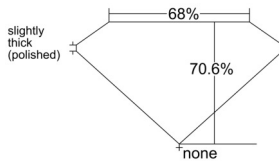

GIA®

FACSIMILE

GIA REPORT 2517786524

Verify this report at GIA.edu

GIA NATURAL DIAMOND DOSSIER®

April 01, 2025
GIA Report Number 2517786524
Shape and Cutting Style ..... **Cut-Cornered Rectangular Modified Brilliant**
Measurements ..... 6.30 x 4.76 x 3.36 mm

GRADING RESULTS

Carat Weight ..... 0.90 carat
Color Grade ..... G
Clarity Grade S11

ADDITIONAL GRADING INFORMATION

Polish ..... Very Good
Symmetry ..... Very Good
Fluorescence ..... None
Clarity Characteristics ..... Cloud, Crystal, Needle
Inscription(s): GIA 2517786524

PROPORTIONS

Profile not to actual proportions

GRADING SCALES

GIA COLOR SCALE		GIA CLARITY SCALE			
COLORLESS	D	VERY VERY SLIGHTLY INCLUDED	FLAWLESS		
	E		INTERNALLY FLAWLESS		
	F	VERY SLIGHTLY INCLUDED	VVS₁		
	G		VVS₂		
	H		VS₁		
	NEAR COLORLESS	I	SLIGHTLY INCLUDED	VS₂	
		J		S1₁	
		FAINT	K	INCLUDED	S1₂
			L		I₁
			M		I₂
VERT LIGHT	N	LIGHT	I₃		
	O				
	P				
	Q				
	R