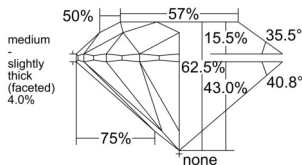

GIA®

FACSIMILE

GIA REPORT 2517904431

Verify this report at GIA.edu

GIA NATURAL DIAMOND DOSSIER®

April 16, 2025
GIA Report Number 2517904431
Shape and Cutting Style ..... Round Brilliant
Measurements ..... 6.01 - 6.02 x 3.76 mm

GRADING RESULTS

Carat Weight ..... 0.84 carat
Color Grade L
Clarity Grade VS2
Cut Grade ..... Excellent

ADDITIONAL GRADING INFORMATION

Polish ..... Excellent
Symmetry ..... Excellent
Fluorescence ..... Faint
Clarity Characteristics..... Cloud, Crystal, Indented Natural
Inscription(s): GIA 2517904431

PROPORTIONS

GRADING SCALES

GIA COLOR SCALE

COLOREST	D
	E
	F
	G
	H
	I
	J
NEAR COLOREST	K
	L
FAINTE	M
	N
	O
	P
VERY LIGHT	Q
	R
	S
	T
	U
	V
	W
	X
	Y
LIGHT	Z

GIA CLARITY SCALE

FLAWLESS	VERY VERY SLIGHTLY INCLUDED	VS₁	VS₂	VS₁	VS₂	SI₁	SI₂	I₁	I₂	I₃		
											FLAWLESS	INTERNALLY FLAWLESS

GIA CUT SCALE

EXCELLENT
VERY GOOD
GOOD
FAIR
POOR